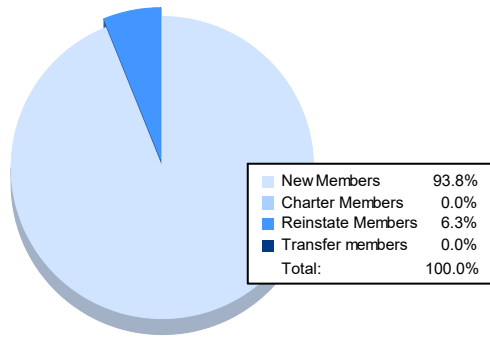

Year	New Clubs	Dropped Clubs	Gain/Loss Clubs	New Members	Charter Members	Reinstate Members	Transfer Members	Total Member Added	Total Members Dropped	Gain/Loss Members
2016-2017	0	0	0	46	0	1	1	48	45	3
2017-2018	0	0	0	25	0	0	1	26	59	-33
2018-2019	1	1	0	58	25	1	0	84	59	25
2019-2020	0	0	0	26	0	1	0	27	53	-26
2020-2021	0	0	0	15	0	1	0	16	42	-26
<b>Average</b>	<b>0</b>	<b>0</b>	<b>0</b>	<b>34</b>	<b>5</b>	<b>1</b>	<b>0</b>	<b>40</b>	<b>52</b>	<b>-11</b>

### Membership Composition June 2021 Cumulative