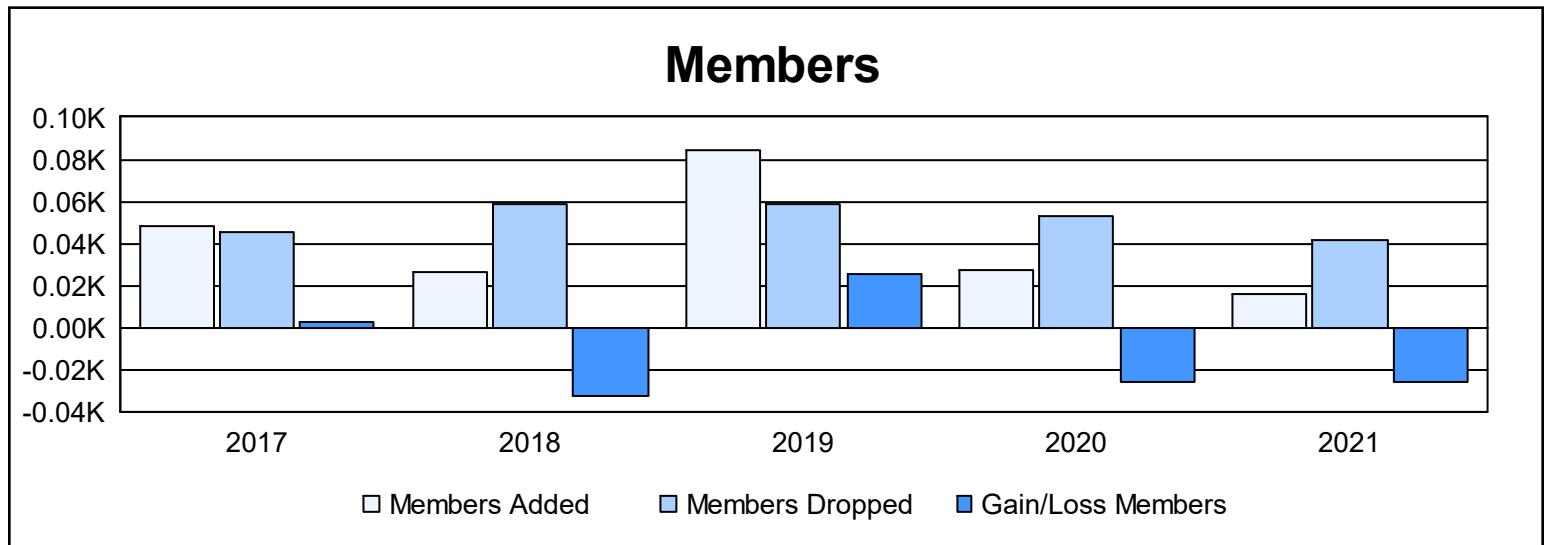

Year	New Clubs	Dropped Clubs	Gain/Loss Clubs	New Members	Charter Members	Reinstate Members	Transfer Members	Total Member Added	Total Members Dropped	Gain/Loss Members
2016-2017	0	0	0	46	0	1	1	48	45	3
2017-2018	0	0	0	25	0	0	1	26	59	-33
2018-2019	1	1	0	58	25	1	0	84	59	25
2019-2020	0	0	0	26	0	1	0	27	53	-26
2020-2021	0	0	0	15	0	1	0	16	42	-26
<b>Average</b>	<b>0</b>	<b>0</b>	<b>0</b>	<b>34</b>	<b>5</b>	<b>1</b>	<b>0</b>	<b>40</b>	<b>52</b>	<b>-11</b>

### Membership Composition June 2021 Cumulative