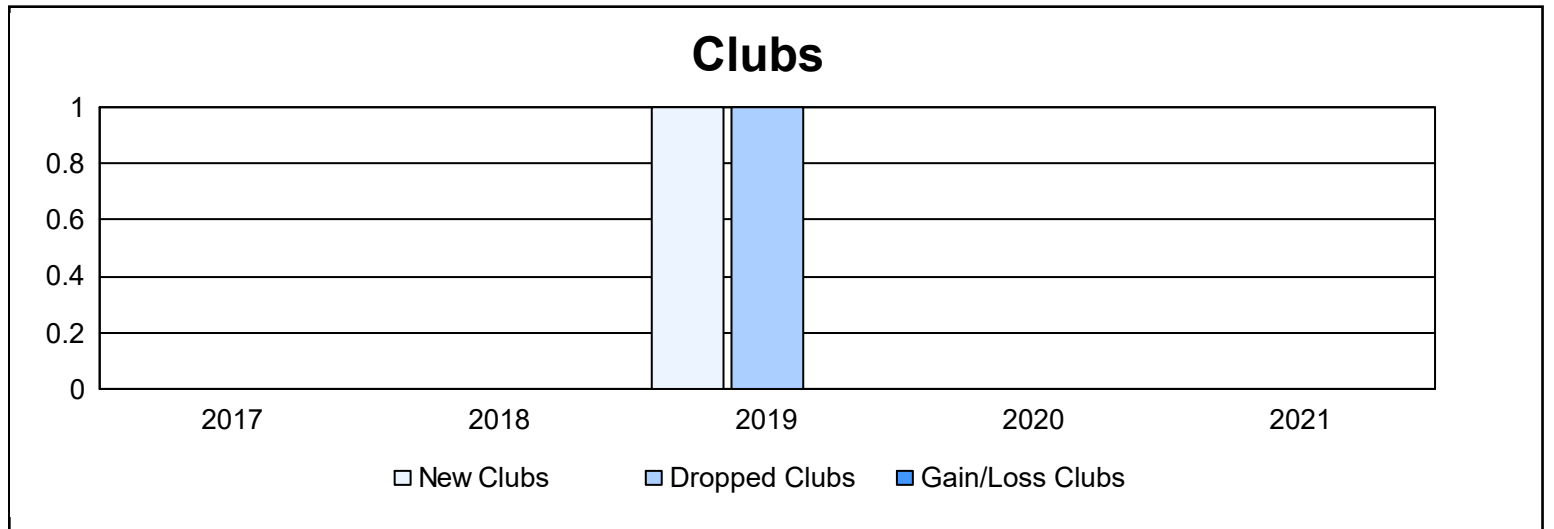

Year	New Clubs	Dropped Clubs	Gain/Loss Clubs	New Members	Charter Members	Reinstate Members	Transfer Members	Total Member Added	Total Members Dropped	Gain/Loss Members
2016-2017	0	0	0	46	0	1	1	48	45	3
2017-2018	0	0	0	25	0	0	1	26	59	-33
2018-2019	1	1	0	58	25	1	0	84	59	25
2019-2020	0	0	0	26	0	1	0	27	53	-26
2020-2021	0	0	0	15	0	1	0	16	42	-26
<b>Average</b>	<b>0</b>	<b>0</b>	<b>0</b>	<b>34</b>	<b>5</b>	<b>1</b>	<b>0</b>	<b>40</b>	<b>52</b>	<b>-11</b>

### Membership Composition June 2021 Cumulative